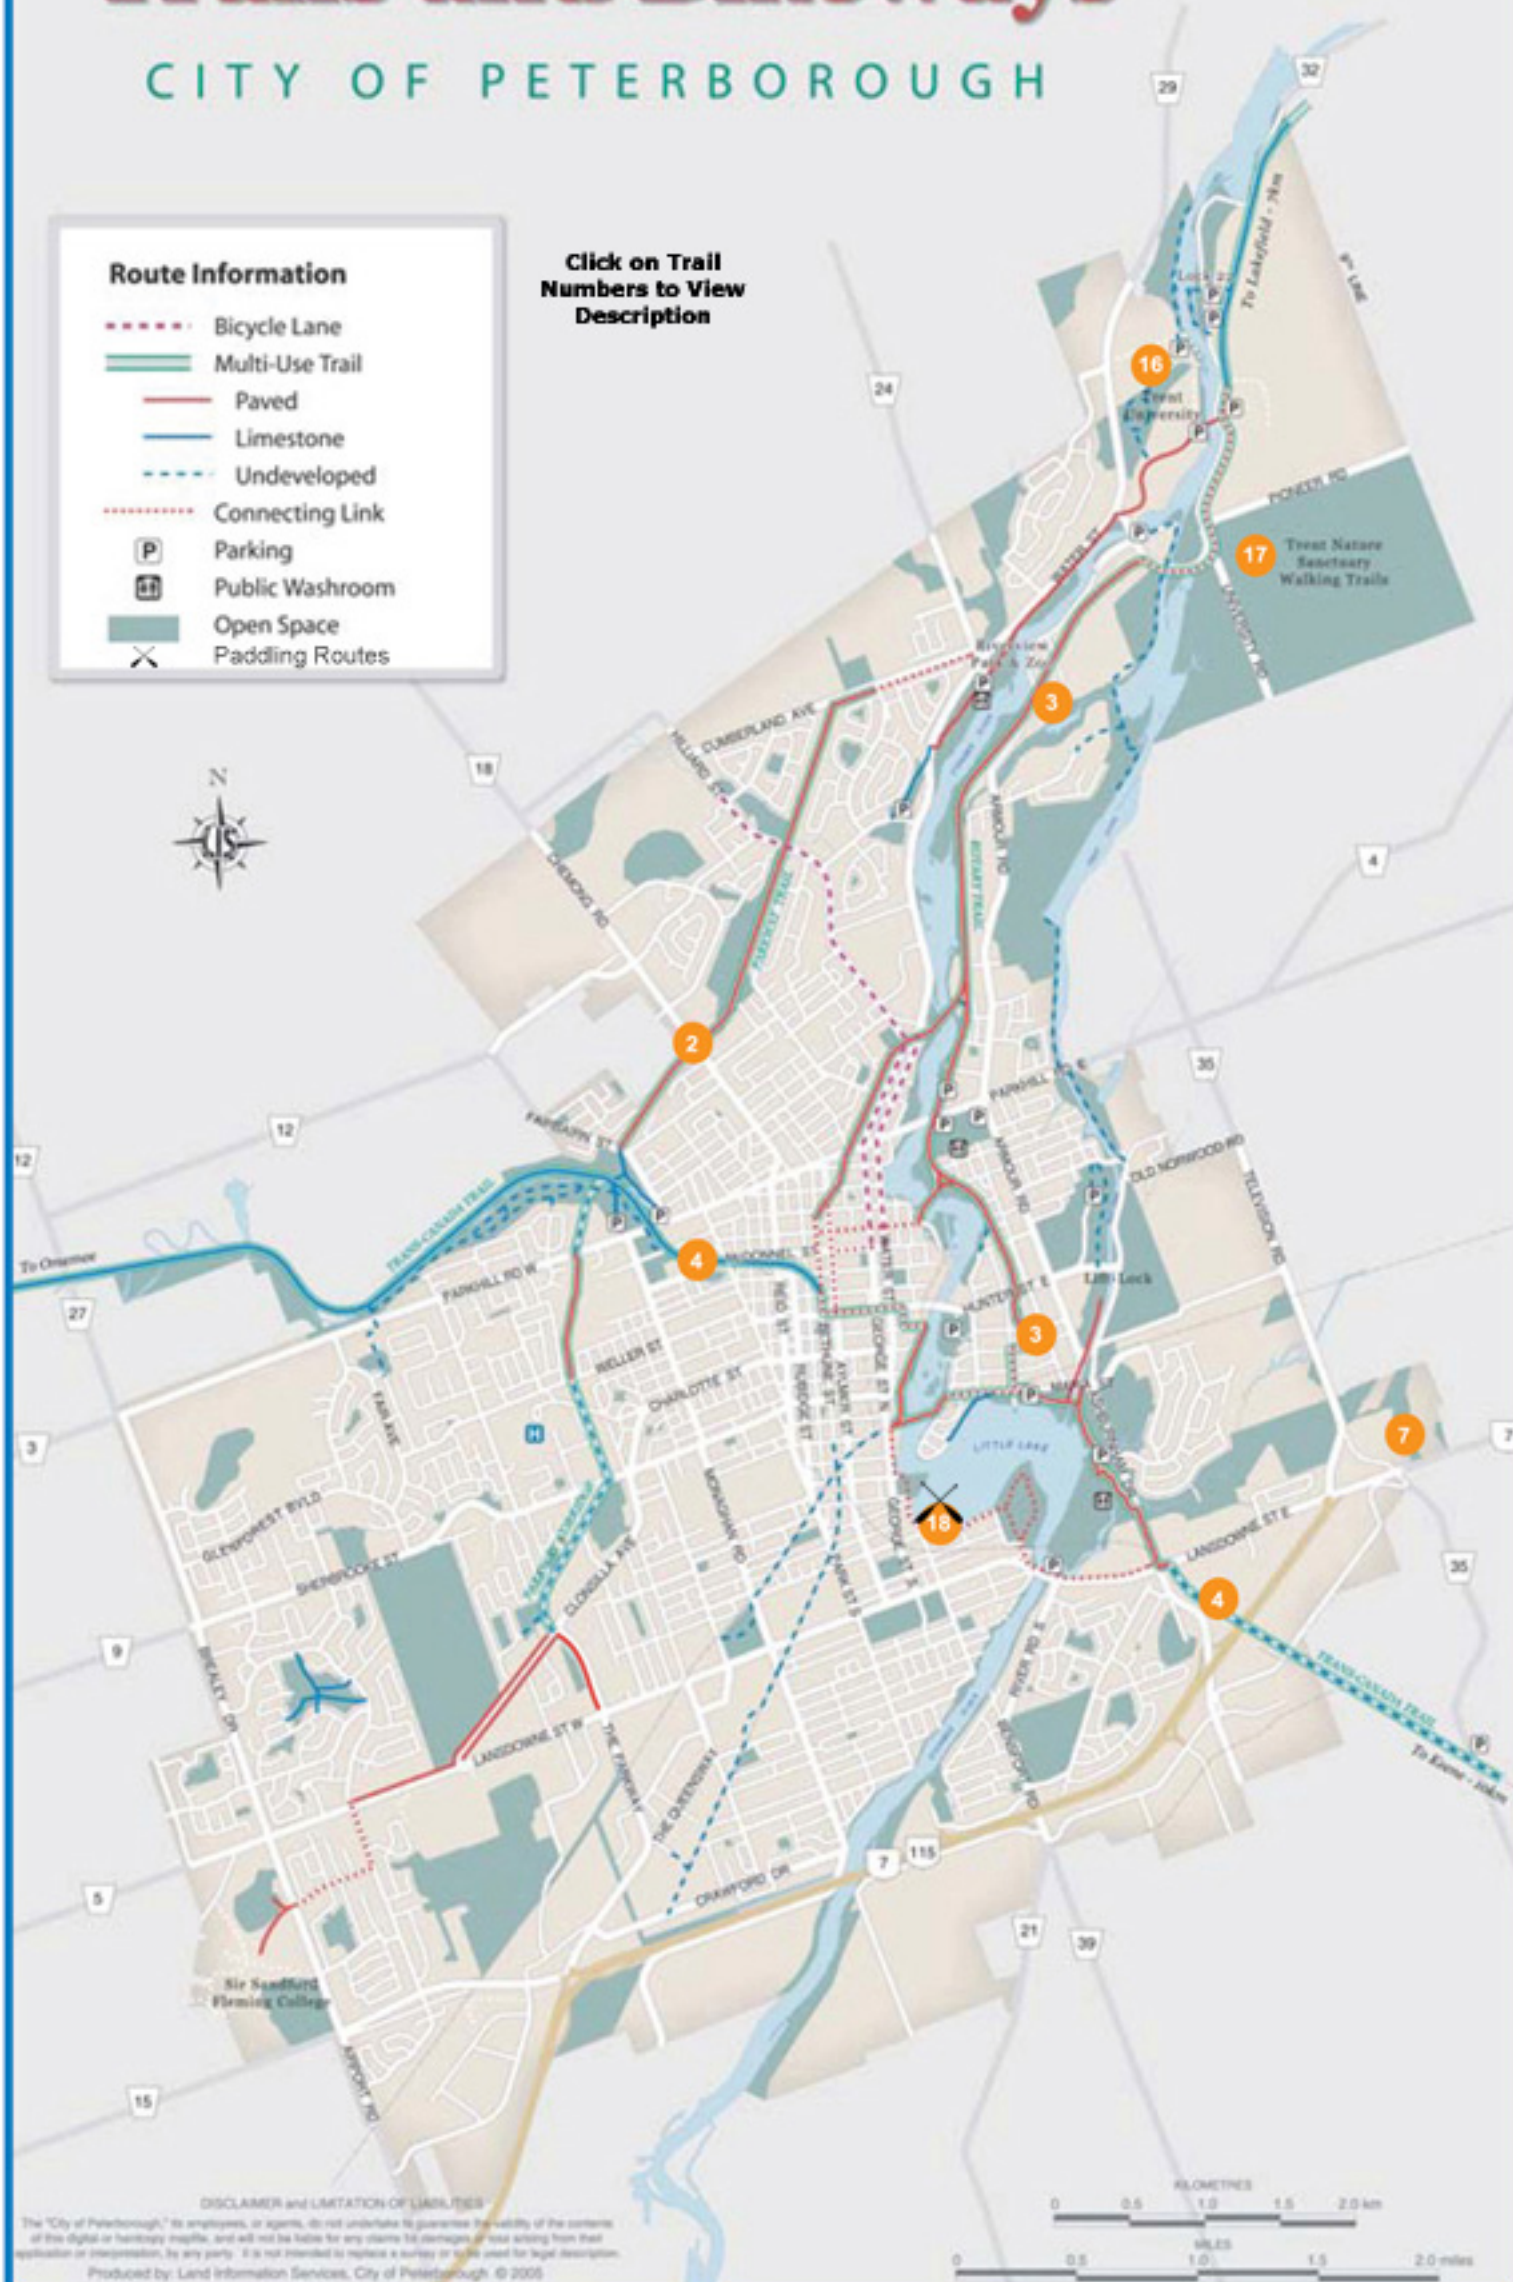

Trails and Bikeways

CITY OF PETERBOROUGH

Route Information

- Bicycle Lane
- Multi-Use Trail
- Paved
- Limestone
- Undeveloped
- Connecting Link
- Parking
- Public Washroom
- Open Space
- Padding Routes

Click on Trail Numbers to View Description

DISCLAIMER and LIMITATION OF LIABILITY

Produced by: Land Information Services, City of Peterborough © 2005

0 0.5 1.0 1.5 2.0 km

0 0.5 1.0 1.5 2.0 miles